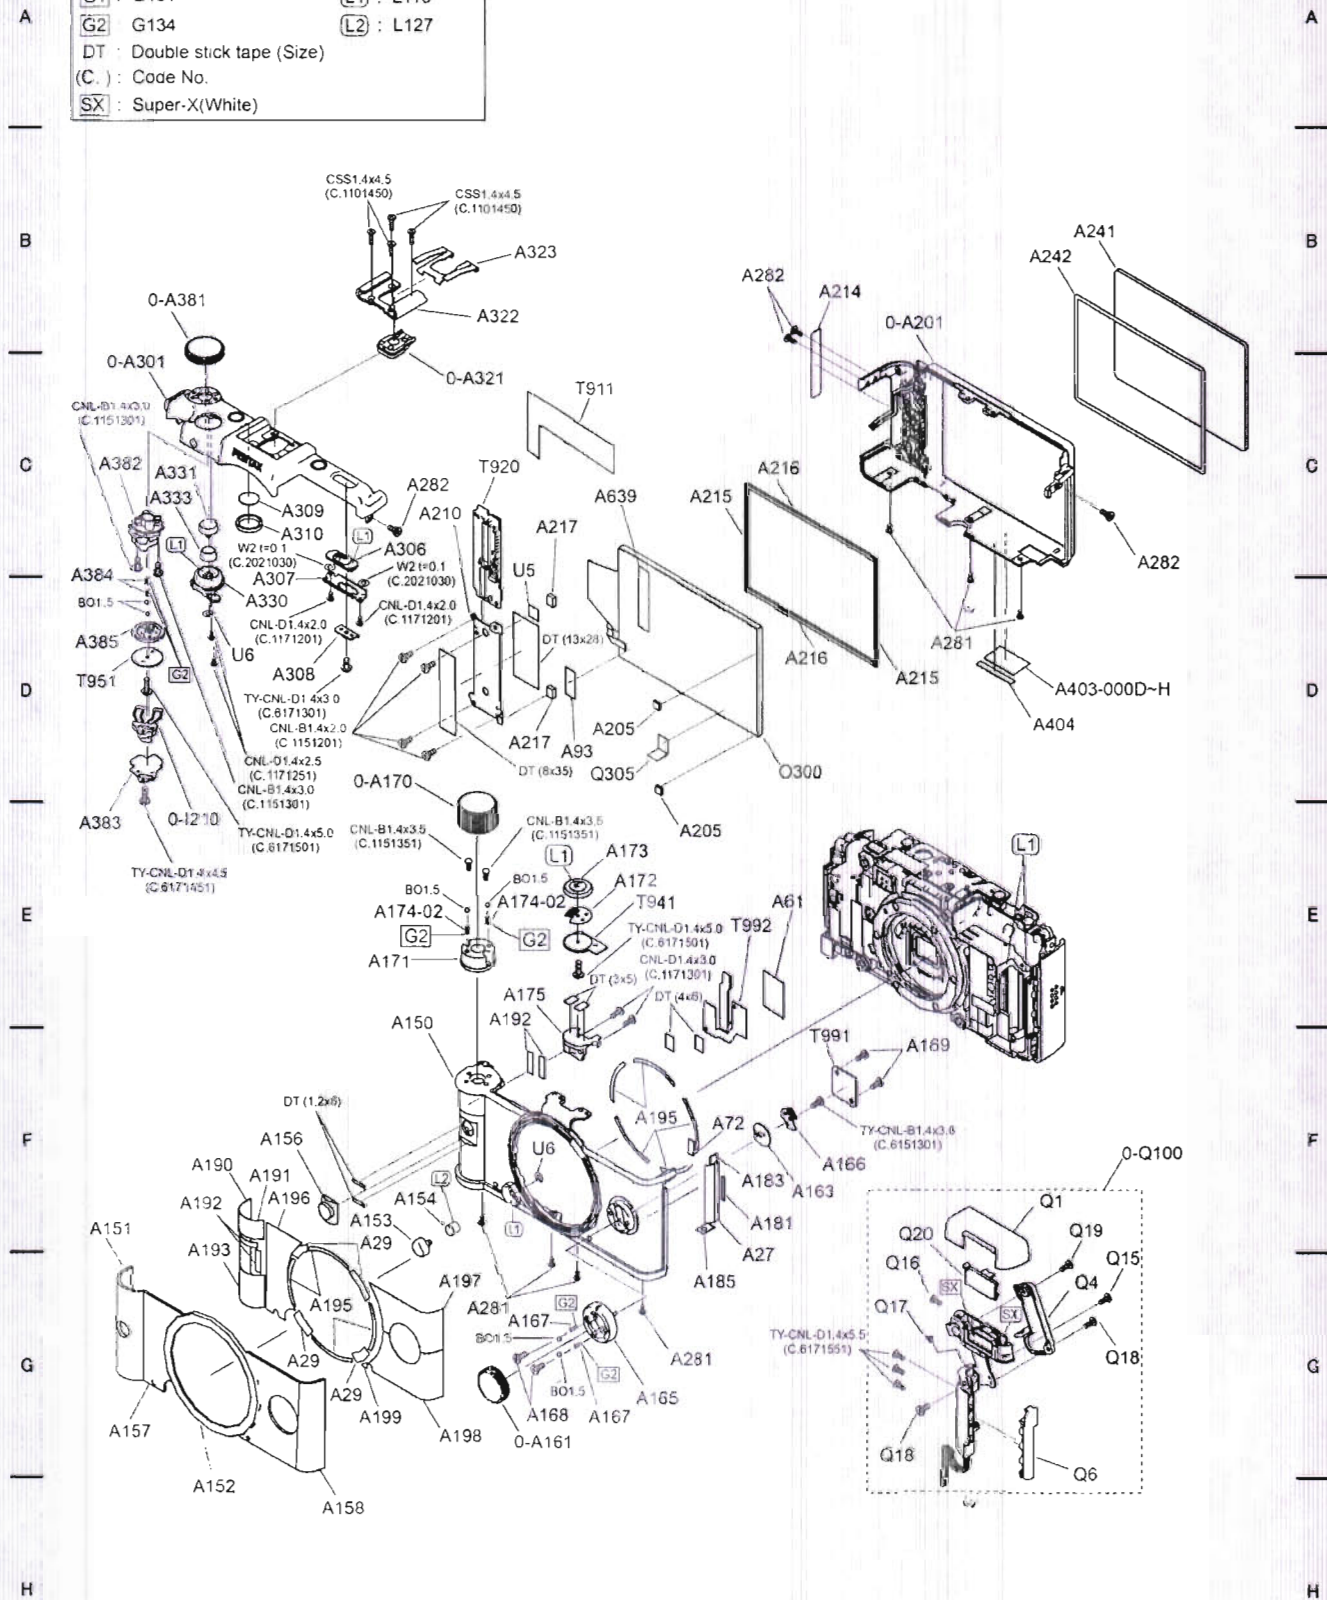

EXPLODED ILLUSTRATION

G1 : G151	L1 : L115
G2 : G134	L2 : L127
DT : Double stick tape (Size)	
(C.) : Code No.	
SX : Super-X(White)	

EXPLODED ILLUSTRATION

G1 : G151	L1 : L115
G2 : G134	L2 : L127
DT : Double stick tape (Size)	
(C.) : Code No.	
SX : Super-X(White)	