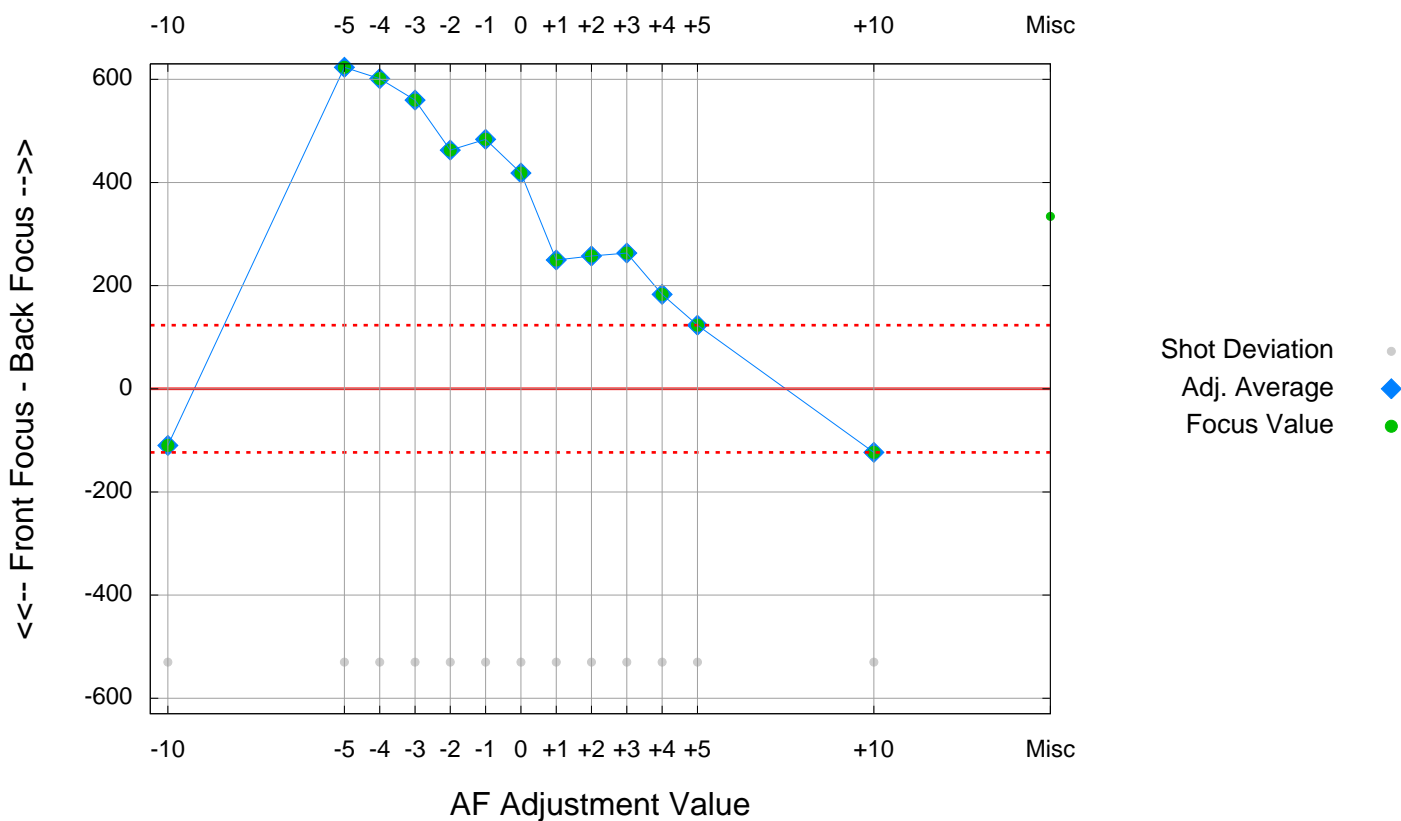

PENTAX K-1 (Ser# xxxx724)
 31mm @ f1.8 (smc PENTAX-FA 31mm F1.8 AL Limited)

Distance:xx
 Shutter Speed:1/60 ISO:100 EV:7.6
 AFA value:xx FP:Unknown (17); 0 AF Mode:AF-S (Focus-priority)

100_0615

PENTAX K-1 (Ser# xxxx724)
 31mm @ f1.8 (smc PENTAX-FA 31mm F1.8 AL Limited)

Distance:xx
 Shutter Speed:1/60 ISO:100 EV:7.6
 AFA value:xx FP:Unknown (17); 0 AF Mode:AF-S (Focus-priority)

AFA Value	Sharpness		Files	Shot
	Average	Scaled	Included	Deviation
-10	-109.90	98.2%	1	0.0
-5	623.30	33.1%	1	0.0
-4	601.20	36.0%	1	0.0
-3	559.60	41.6%	1	0.0
-2	462.70	54.6%	1	0.0
-1	483.60	51.8%	1	0.0
0	418.40	60.5%	1	0.0
+1	249.60	83.1%	1	0.0
+2	257.40	82.1%	1	0.0
+3	263.20	81.3%	1	0.0
+4	183.10	92.0%	1	0.0
+5	123.40	100.0%	1	0.0
+10	-123.40	100.0%	1	0.0
Misc			1	