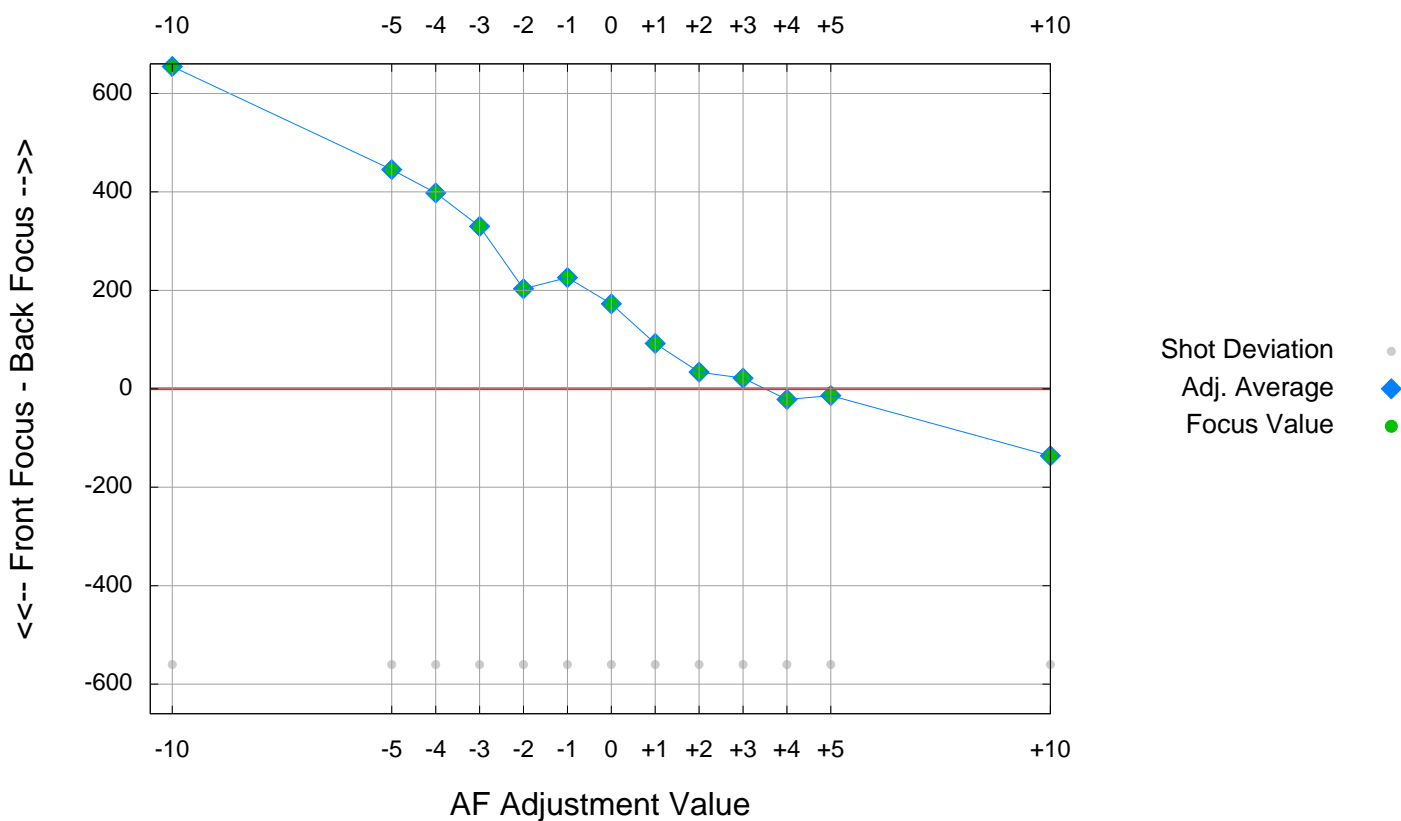

PENTAX K-1 (Ser# xxxx724)
 31mm @ f1.8 (smc PENTAX-FA 31mm F1.8 AL Limited)

Distance:xx
 Shutter Speed:1/60 ISO:100 EV:7.6
 AFA value:xx FP:Unknown (17); 0 AF Mode:AF-S (Focus-priority)

100_0615

PENTAX K-1 (Ser# xxxx724)
 31mm @ f1.8 (smc PENTAX-FA 31mm F1.8 AL Limited)

Distance:xx
 Shutter Speed:1/60 ISO:100 EV:7.6
 AFA value:xx FP:Unknown (17); 0 AF Mode:AF-S (Focus-priority)

AFA Value	Sharpness		Files	Shot
	Average	Scaled	Included	Deviation
-10	654.60	34.5%	1	0.0
-5	445.30	60.9%	1	0.0
-4	397.90	66.9%	1	0.0
-3	329.90	75.5%	1	0.0
-2	203.00	91.6%	1	0.0
-1	225.80	88.7%	1	0.0
0	172.40	95.4%	1	0.0
+1	92.00	94.4%	1	0.0
+2	33.80	87.0%	1	0.0
+3	21.80	85.5%	1	0.0
+4	-21.80	85.5%	1	0.0
-----	-----	-----	-----	-----
+5	-13.70	84.5%	1	0.0
-----	-----	-----	-----	-----
+10	-136.30	100.0%	1	0.0