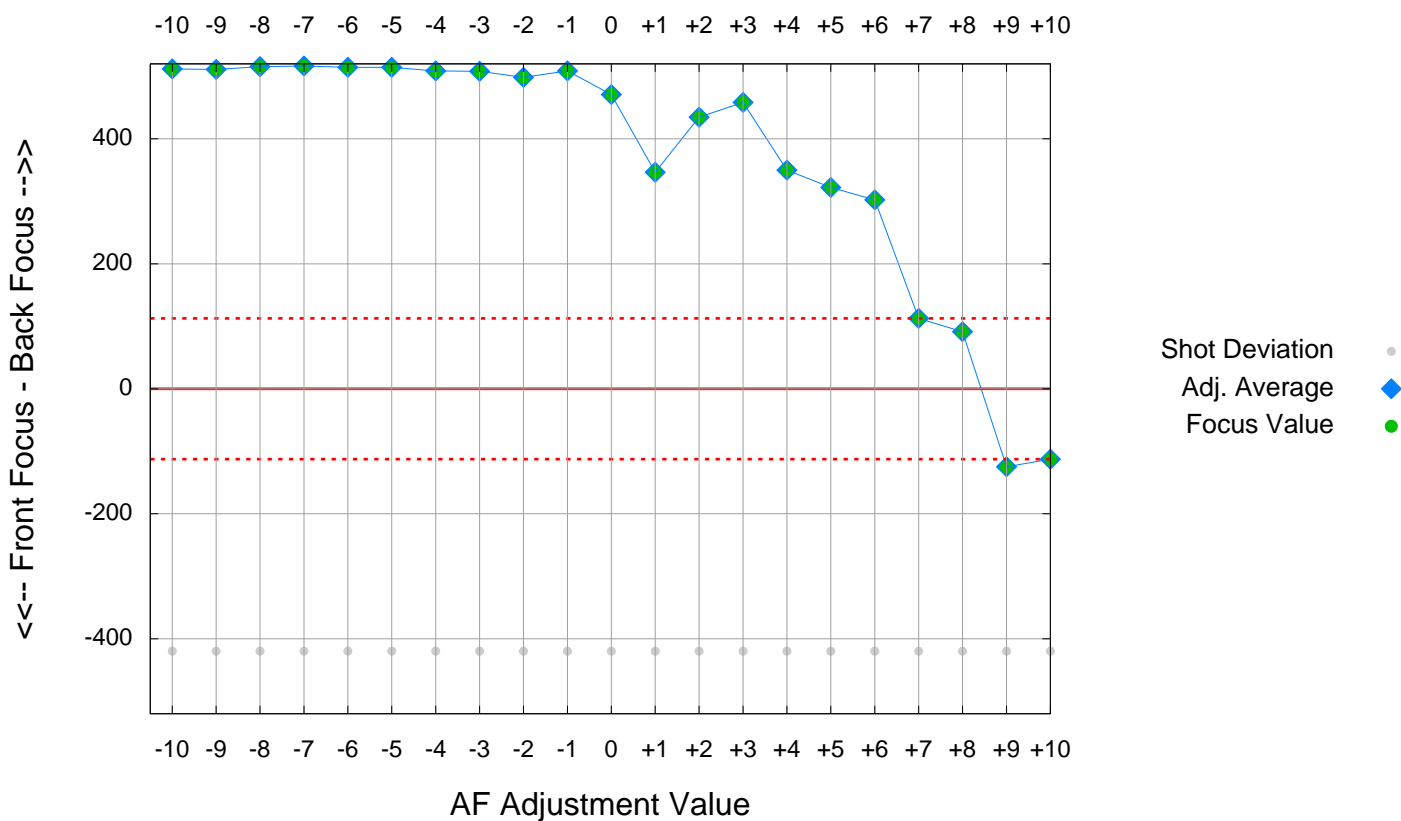

PENTAX K-1 (Ser# xxxx724)
 77mm @ f1.8 (smc PENTAX-FA 77mm F1.8 Limited)

Distance:xx
 Shutter Speed:1/125 ISO:100 EV:8.7
 AFA value:xx FP:Unknown (17); 0 AF Mode:AF-S (Release-priority)

FA 77mm Limited

PENTAX K-1 (Ser# xxxx724)
 77mm @ f1.8 (smc PENTAX-FA 77mm F1.8 Limited)

Distance:xx
 Shutter Speed:1/125 ISO:100 EV:8.7
 AFA value:xx FP:Unknown (17); 0 AF Mode:AF-S (Release-priority)

AFA Value	Sharpness		Files Included	Shot Deviation
	Average	Scaled		
-10	511.95	39.6%	1	0.0
-9	510.95	39.8%	1	0.0
-8	515.45	39.1%	1	0.0
-7	516.55	38.9%	1	0.0
-6	514.45	39.3%	1	0.0
-5	514.45	39.3%	1	0.0
-4	508.65	40.2%	1	0.0
-3	508.05	40.3%	1	0.0
-2	498.55	41.7%	1	0.0
-1	508.75	40.1%	1	0.0
0	470.85	46.1%	1	0.0
+1	346.55	65.4%	1	0.0
+2	434.75	51.7%	1	0.0
+3	458.35	48.0%	1	0.0
+4	349.85	64.9%	1	0.0
+5	322.25	69.2%	1	0.0
+6	302.25	72.3%	1	0.0
+7	112.65	98.1%	1	0.0
-----	-----	-----	-----	-----
+8	91.25	94.8%	1	0.0
-----	-----	-----	-----	-----
+9	-124.85	100.0%	1	0.0
+10	-112.65	98.1%	1	0.0

Rfile: IMG3013.JPG (IMG3015.JPG)
 Sfile: IMG3013.JPG (IMG3013.JPG)
 path: /Users/tomohle/Desktop/FocusTune/FA 77mm Limited/
 Crop: 2981:1982,3977:2877,4054:2114,4514:2112,4080:2474,4566:2471,4110:2869,4630:2869
 GREEN ALNOn LVLOn WDG5 OPA100 FLTOff FMOn
 FBRon MSKFF0000 F14 F20 SCONF4 FRNT45.05