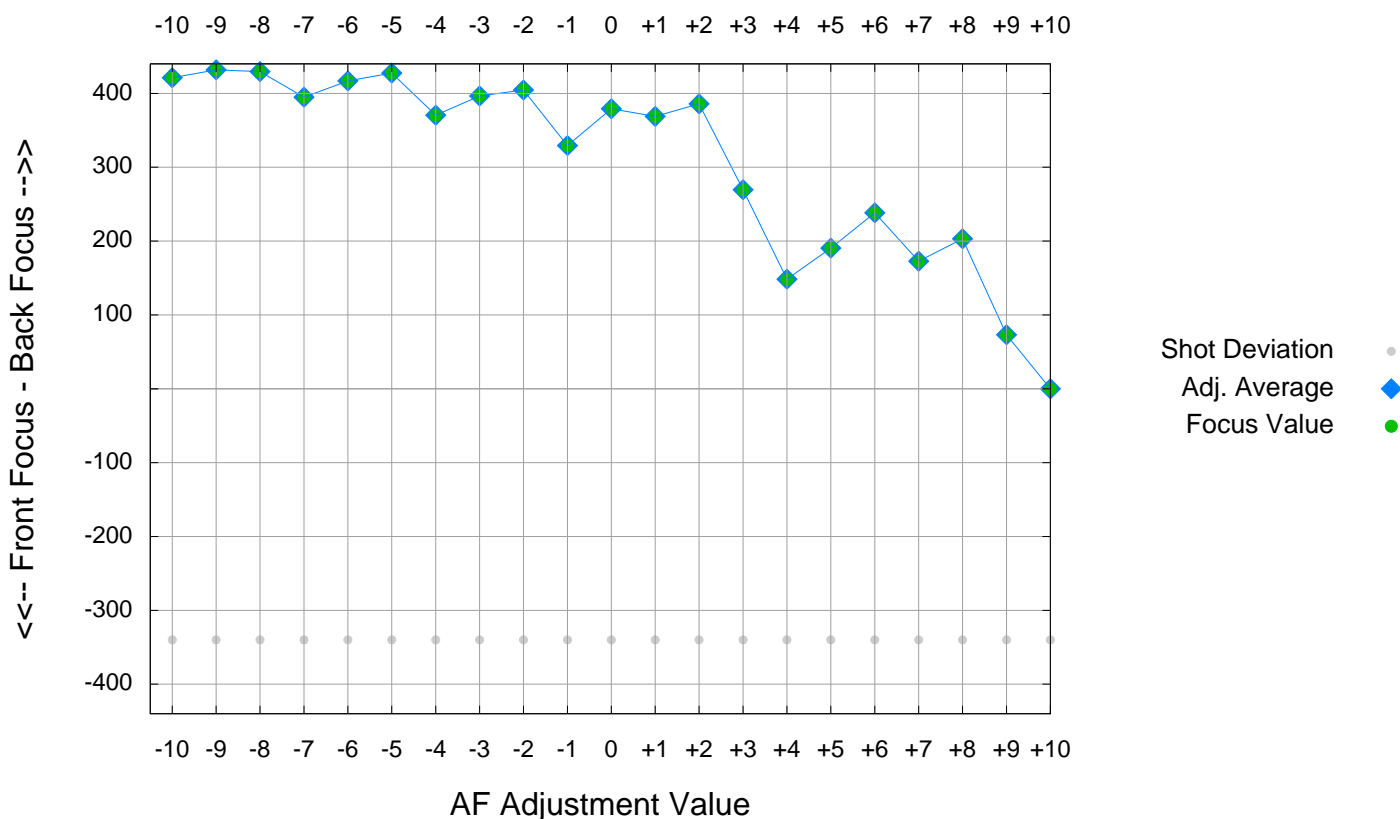

PENTAX K-1 (Ser# xxxx724)
 200mm @ f2.8 (HD PENTAX-D FA* 70-200mm F2.8 ED DC AW)

Distance:xx
 Shutter Speed:1/200 ISO:100 EV:10.6
 AFA value:xx FP:Fixed Center; 0 AF Mode:AF-S (Release-priority)

This test series does not contain enough sharp test photos to establish an accurate Zero-Line Focus Plane.
 Please shoot a new test series using additional negative (-) AFA settings.

DFA* 70-200 2.8

PENTAX K-1 (Ser# xxxx724)
 200mm @ f2.8 (HD PENTAX-D FA* 70-200mm F2.8 ED DC AW)

Distance:xx
 Shutter Speed:1/200 ISO:100 EV:10.6
 AFA value:xx FP:Fixed Center; 0 AF Mode:AF-S (Release-priority)

This test series does not contain enough sharp test photos
 to establish an accurate Zero-Line Focus Plane.
 Please shoot a new test series using additional negative (-) AFA settings.

AFA	Sharpness		Files	Shot
Value	Average	Scaled	Included	Deviation
-10	421.30	2.5%	1	0.0
-9	431.90	0.0%	1	0.0
-8	429.60	0.5%	1	0.0
-7	394.90	8.6%	1	0.0
-6	416.90	3.5%	1	0.0
-5	427.50	1.0%	1	0.0
-4	370.50	14.2%	1	0.0
-3	396.50	8.2%	1	0.0
-2	404.70	6.3%	1	0.0
-1	329.40	23.7%	1	0.0
0	379.20	12.2%	1	0.0
+1	368.80	14.6%	1	0.0
+2	385.80	10.7%	1	0.0
+3	269.50	37.6%	1	0.0
+4	148.40	65.6%	1	0.0
+5	190.50	55.9%	1	0.0
+6	238.40	44.8%	1	0.0
+7	172.70	60.0%	1	0.0
+8	203.10	53.0%	1	0.0
+9	73.20	83.1%	1	0.0
-----	-----	-----	-----	-----
+10	0.00	100.0%	1	0.0
-----	-----	-----	-----	-----