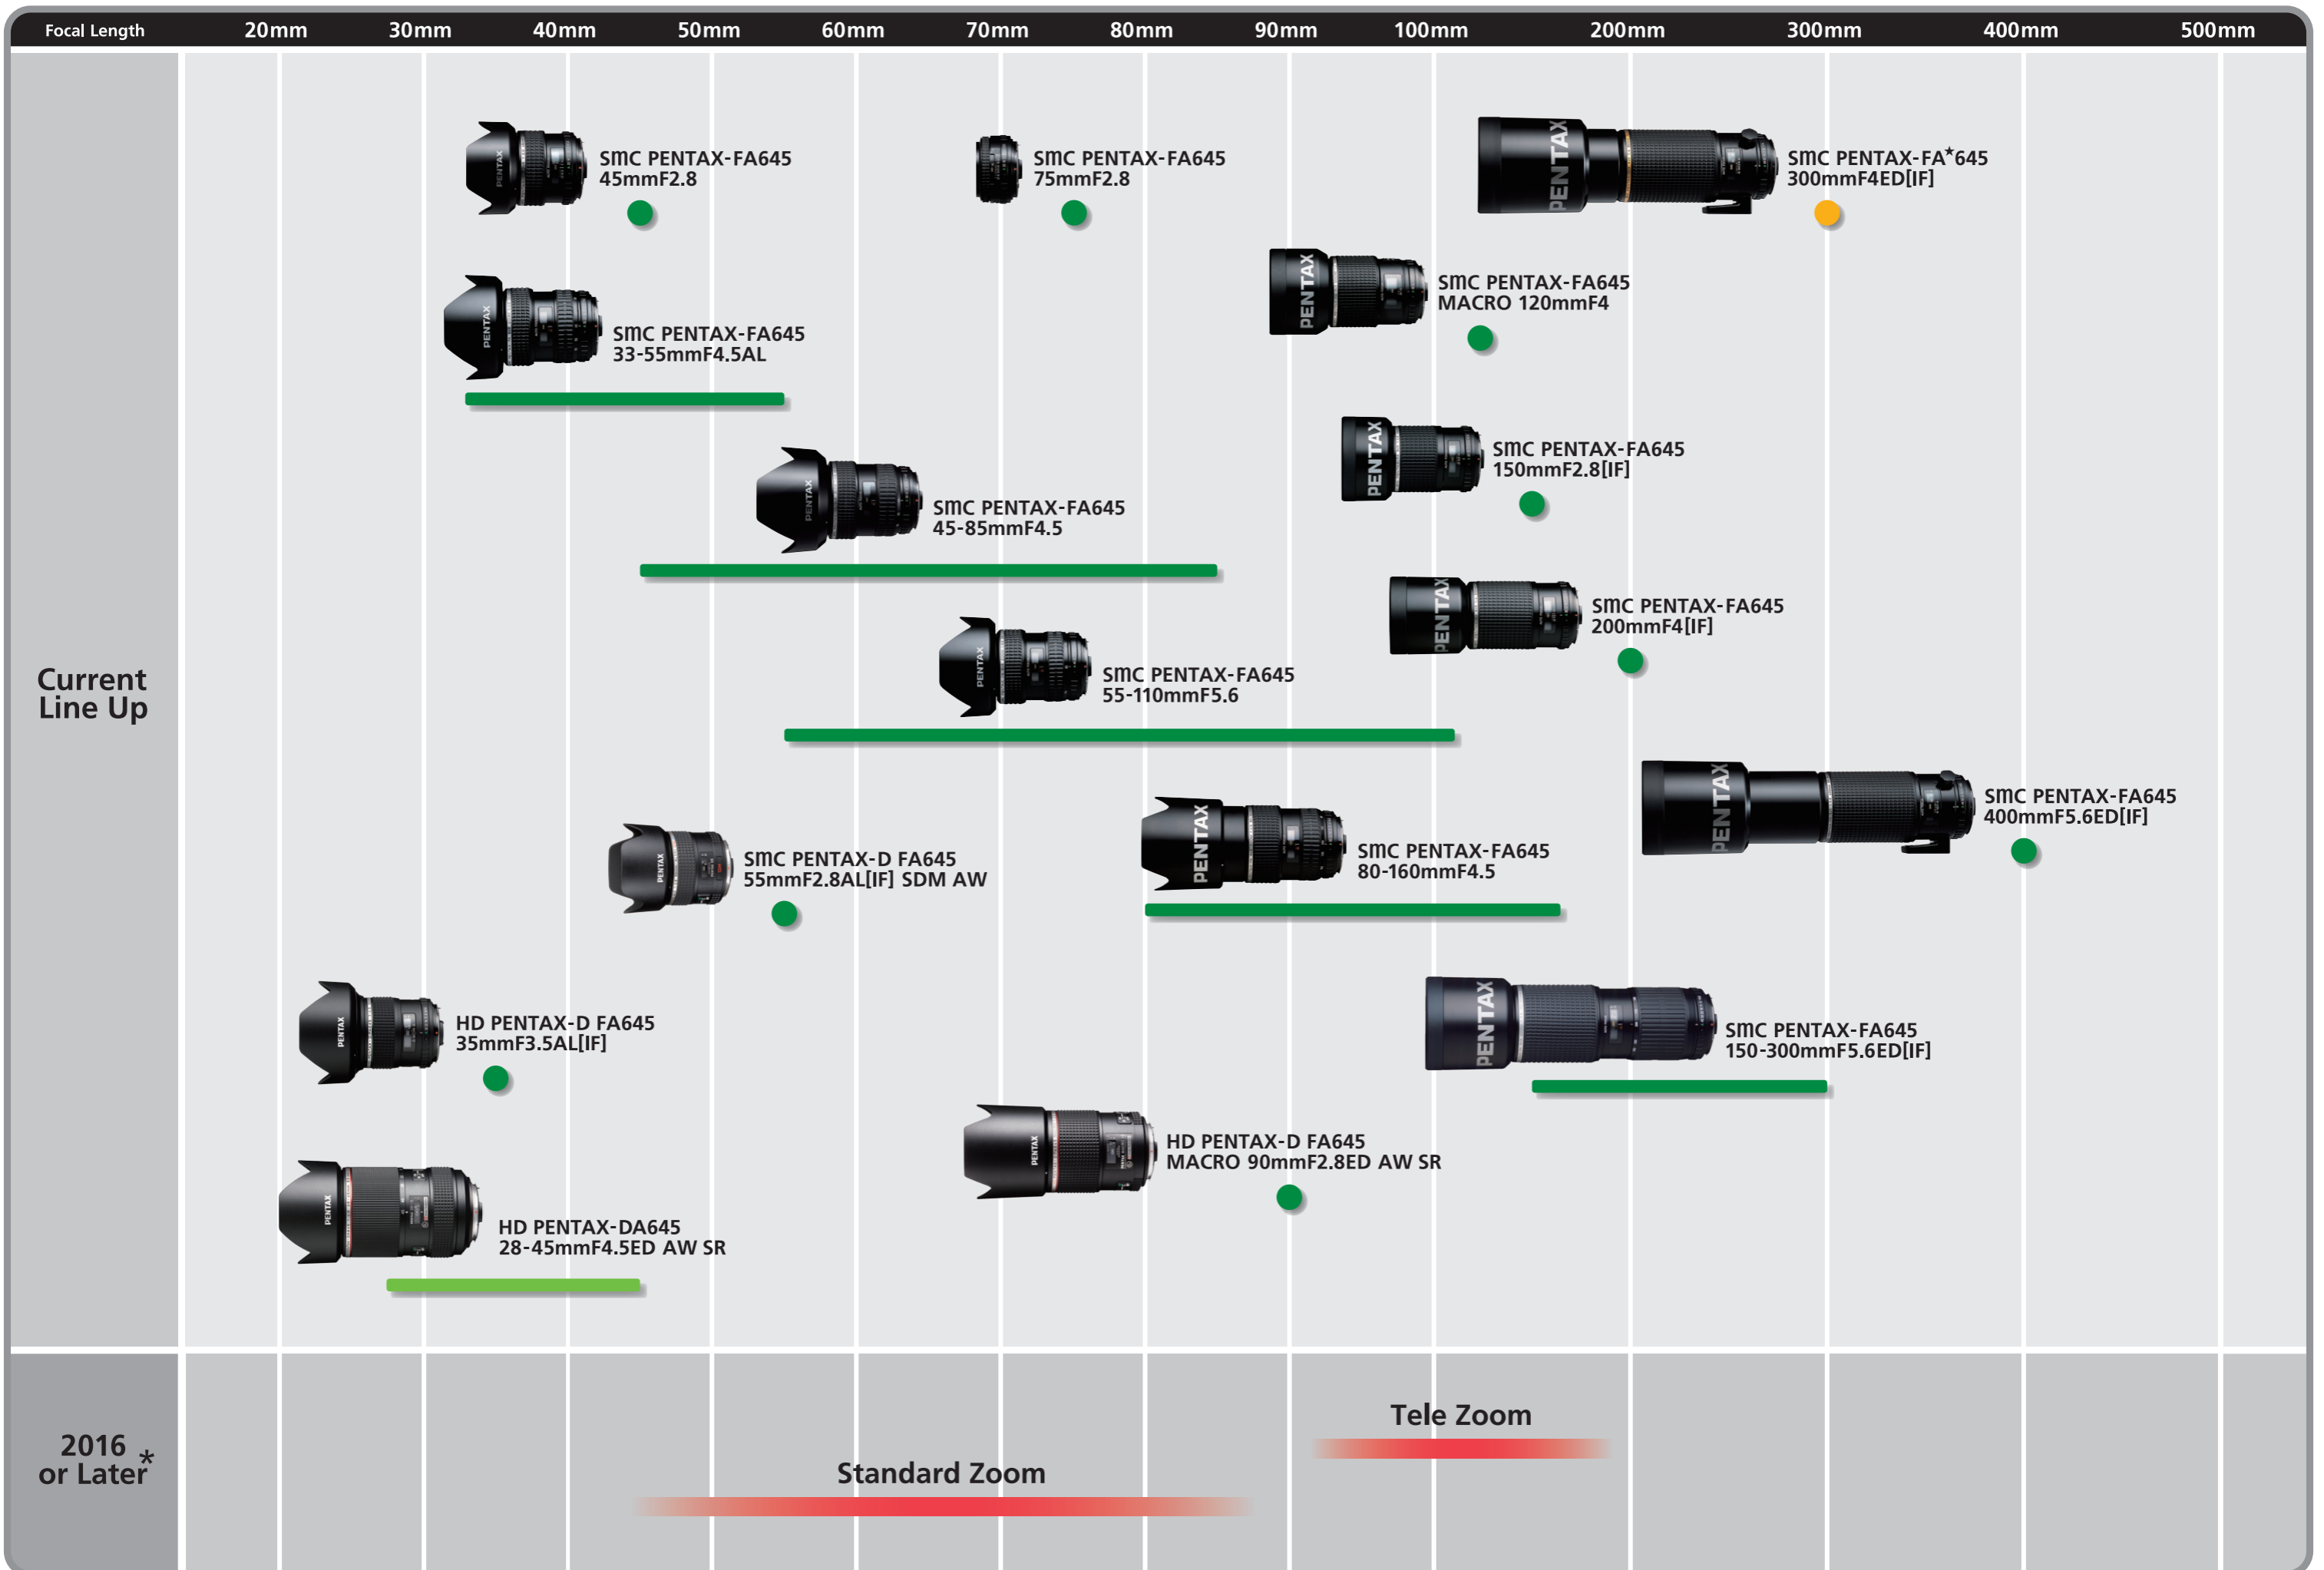

# PENTAX 645 Mount Lens Line Up

\* Roadmap might change without notice.