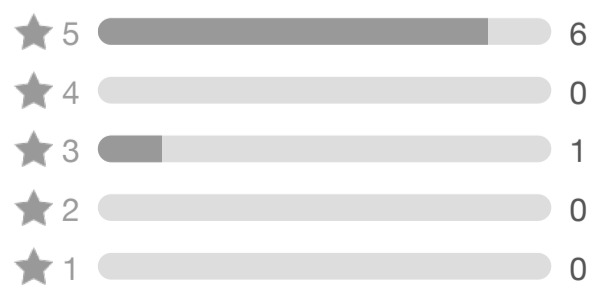

******* Please leave 5-star feedback for us! Thank you!! *******

Check out our excellent feedback!!!

00149

Ratings and Reviews

[Write a review](#)

4.7
★★★★★
7 product ratings

Most relevant reviews

by [jamewherr_0](#)