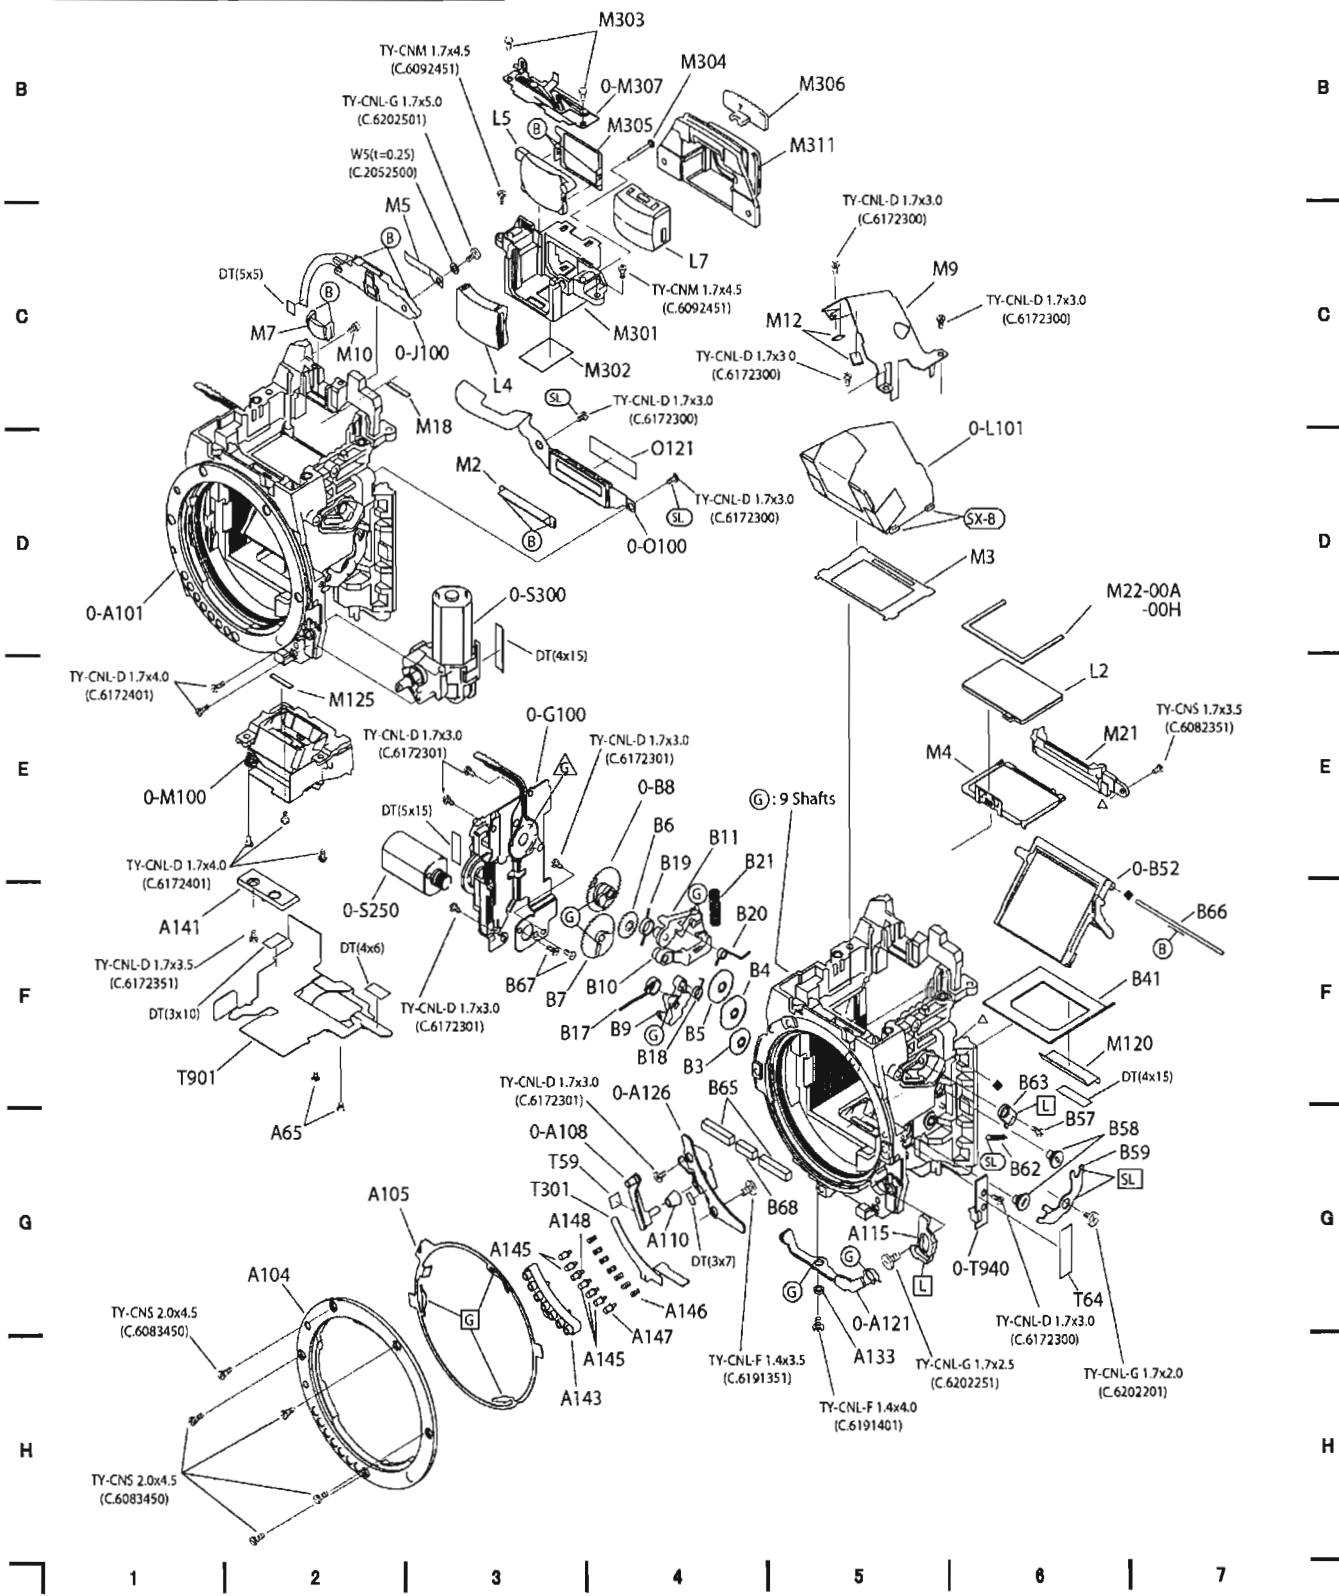

EXPLODED ILLUSTRATION

- | | | |
|-------------------------------|---------------------------|----------|
| ⊙ : G126 | ⊠ : G134 | △ : G151 |
| ⊔ : L115 | ⊖ : Dia bond 1663 G Black | |
| Ⓛ : Three bond 1401C | Ⓜ : Loctite 401 | |
| Ⓧ-B : Super-X (Black) | Ⓧ-C : Super-X (Clear) | |
| DT : Double stick tape (Size) | BT : Black tape (Size) | |
| (C.) : Code No. | | |

EXPLODED ILLUSTRATION

- | | | |
|-------------------------------|---------------------------|----------|
| Ⓞ : G126 | Ⓞ : G134 | ⚠ : G151 |
| Ⓛ : L115 | Ⓟ : Dia bond 1663 G Black | |
| Ⓛ : Three bond 1401C | Ⓛ : Loctite 401 | |
| Ⓛ : Super-X (Black) | Ⓛ : Super-X (Clear) | |
| DT : Double stick tape (Size) | BT : Black tape (Size) | |
| (C.) : Code No. | | |